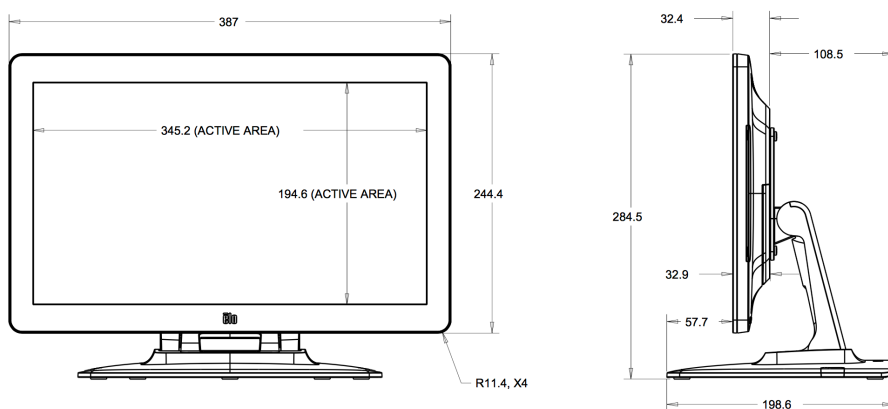

Dimensions:

DrillVision™

Onshore, Offshore, Facilities, Pipelines

A Southern Electronics Company

2301 Julia St.
New Orleans, LA 70119
225.753.8884

www.drillvisionsystems.com